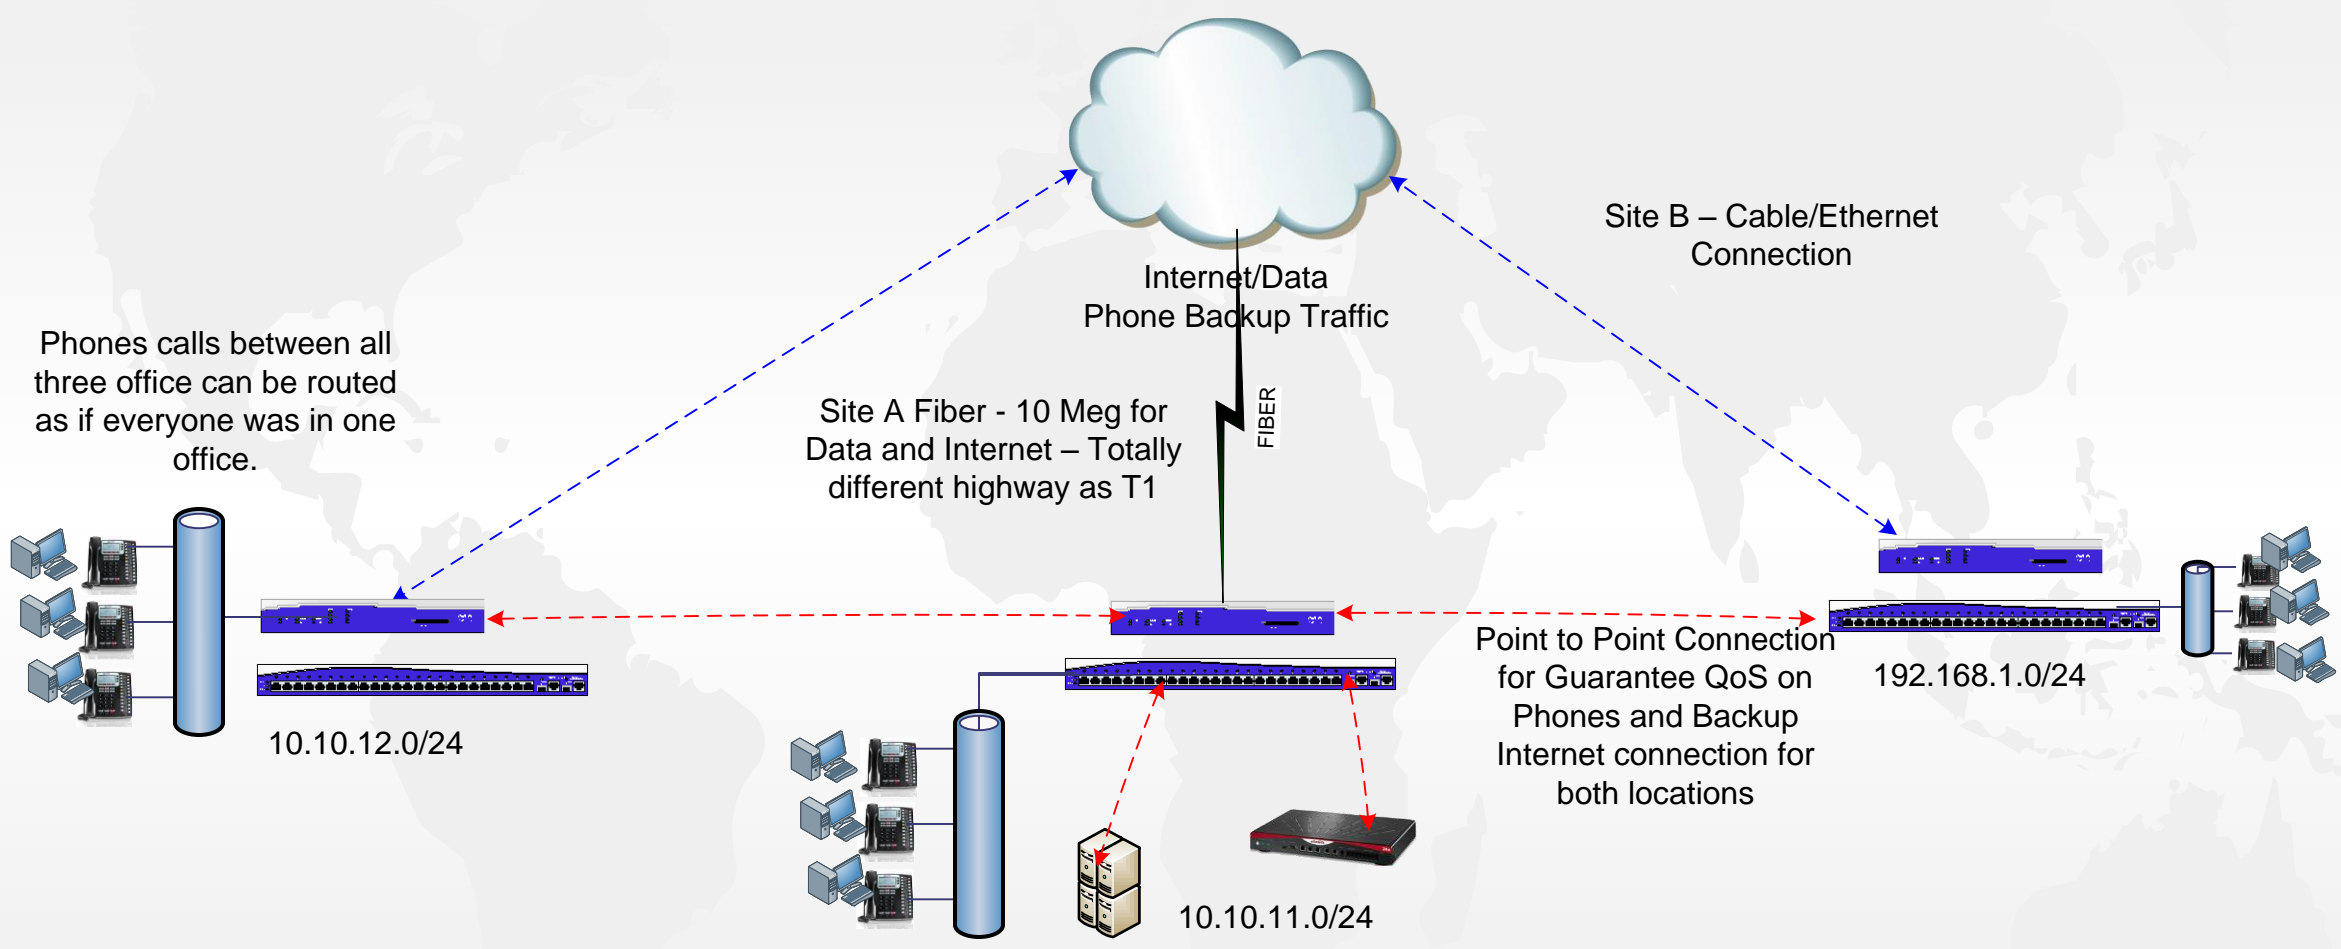

Legend

- Point to Point
- INTERNET
- Voice traffic

Phones calls between all three office can be routed as if everyone was in one office.

Site A Fiber - 10 Meg for Data and Internet – Totally different highway as T1

Site B – Cable/Ethernet Connection

Internet/Data
Phone Backup Traffic

FIBER

10.10.12.0/24

10.10.11.0/24

192.168.1.0/24

Point to Point Connection for Guarantee QoS on Phones and Backup Internet connection for both locations

Legend

- Point to Point
- INTERNET
- Voice traffic